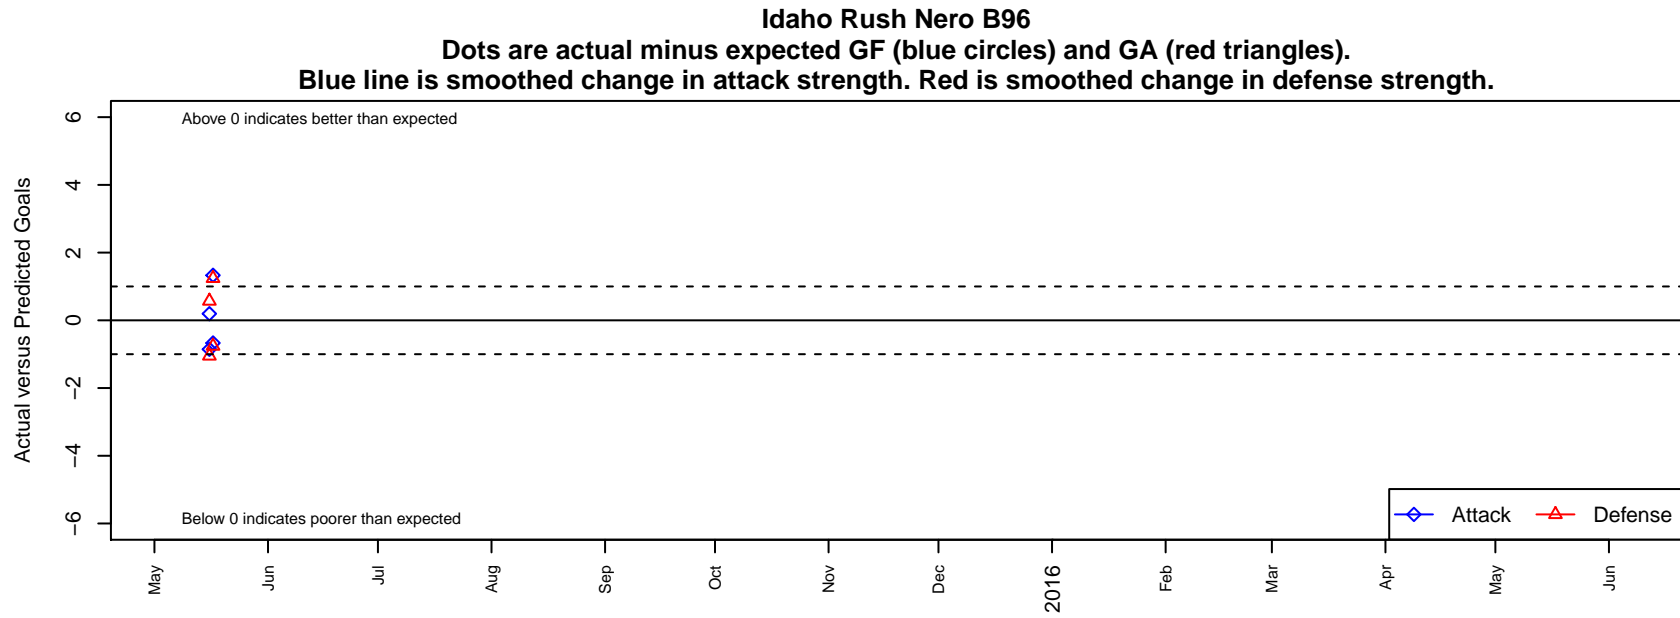

Idaho Rush Nero B96

Idaho Rush Soccer
Boise, ID
B96 total strength=1562
attack=20.72 defense=9.49

alt names used:

Venues played:
2014 ID Directors Cup High School U18

date	home		away		venue	pred.home	pred.away
2015-05-17	Sawtooth United B97	2	Idaho Rush Nero B96	2	2014 ID Directors Cup High School U18	3.24	0.67
2015-05-17	Sawtooth United B97	4	Idaho Rush Nero B96	0	2014 ID Directors Cup High School U18	3.24	0.67
2015-05-16	Boise Nationals Hotspur B99	2	Idaho Rush Nero B96	2	2014 ID Directors Cup High School U18	0.95	2.85
2015-05-16	FC Nova Red B98	1	Idaho Rush Nero B96	2	2014 ID Directors Cup High School U18	1.57	1.80